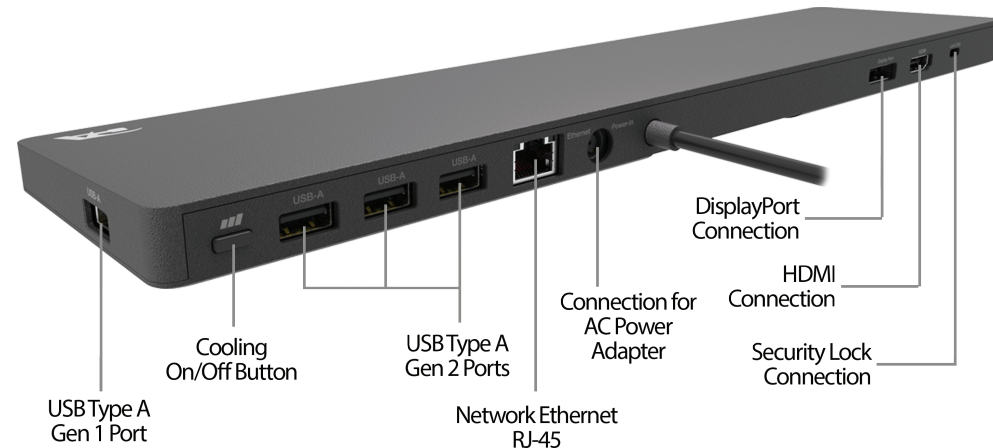

CA Essential Docking Station DS-2000

USB-C Docking Station for Laptops

FEATURES

- Dual 4k Display Support
- Single USB C connection to charge and sync to your Laptop
- 4 High Power USB A 3.1 Ports
- 90Watt power delivery for Laptop
- Integrated Active Cooling fan for Laptop with 3 Speeds
- Dimensions:
  13.6" x 3.2" x 0.7" (back) 0.4" (front)
- Cable Length:
  22" tethered to docking station
- Model Number: DS-2000

Note: MacBooks only support extended display with one monitor. If two monitors are used the second monitor will mirror the first monitor.

The CA Essential Docking Station is the perfect tool to organize your workspace while improving your laptop performance. The CA Essential Dock's slim design provides an ergonomic platform to position your laptop at your desk while connected to your external displays and peripherals. The CA Essential Dock is the world's first USB-C dock with integrated active cooling and optimized resting angle for your laptop allowing for an organized workspace and improved laptop cooling performance.

Single Package
UPC: 646422 30148 8
DIM: (L) 15.8 in X (W) 3.1 in. X (H) 3.2 in.
Weight: 2.8 lbs.

Master: 6
UPC: 646422 30148 8
DIM: (L) 16.3 in X (W) 11 in. X (H) 11.3 in.
Weight: 19.6 lbs.

Cyber Acoustics, LLC.
3109 NE 109th Ave.
Vancouver, WA 98682
360-883-0333 phone
360-883-4888 fax