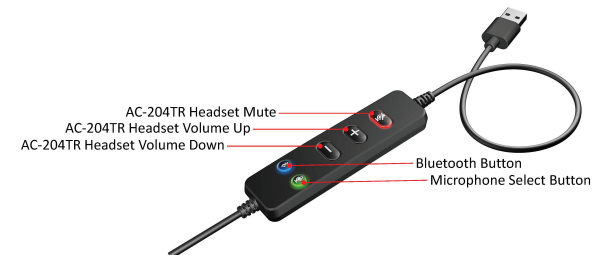

Cyber Acoustics, LLC.
3109 NE 109th Ave.
Vancouver, WA 98682
360-883-0333 phone
360-883-4888 fax